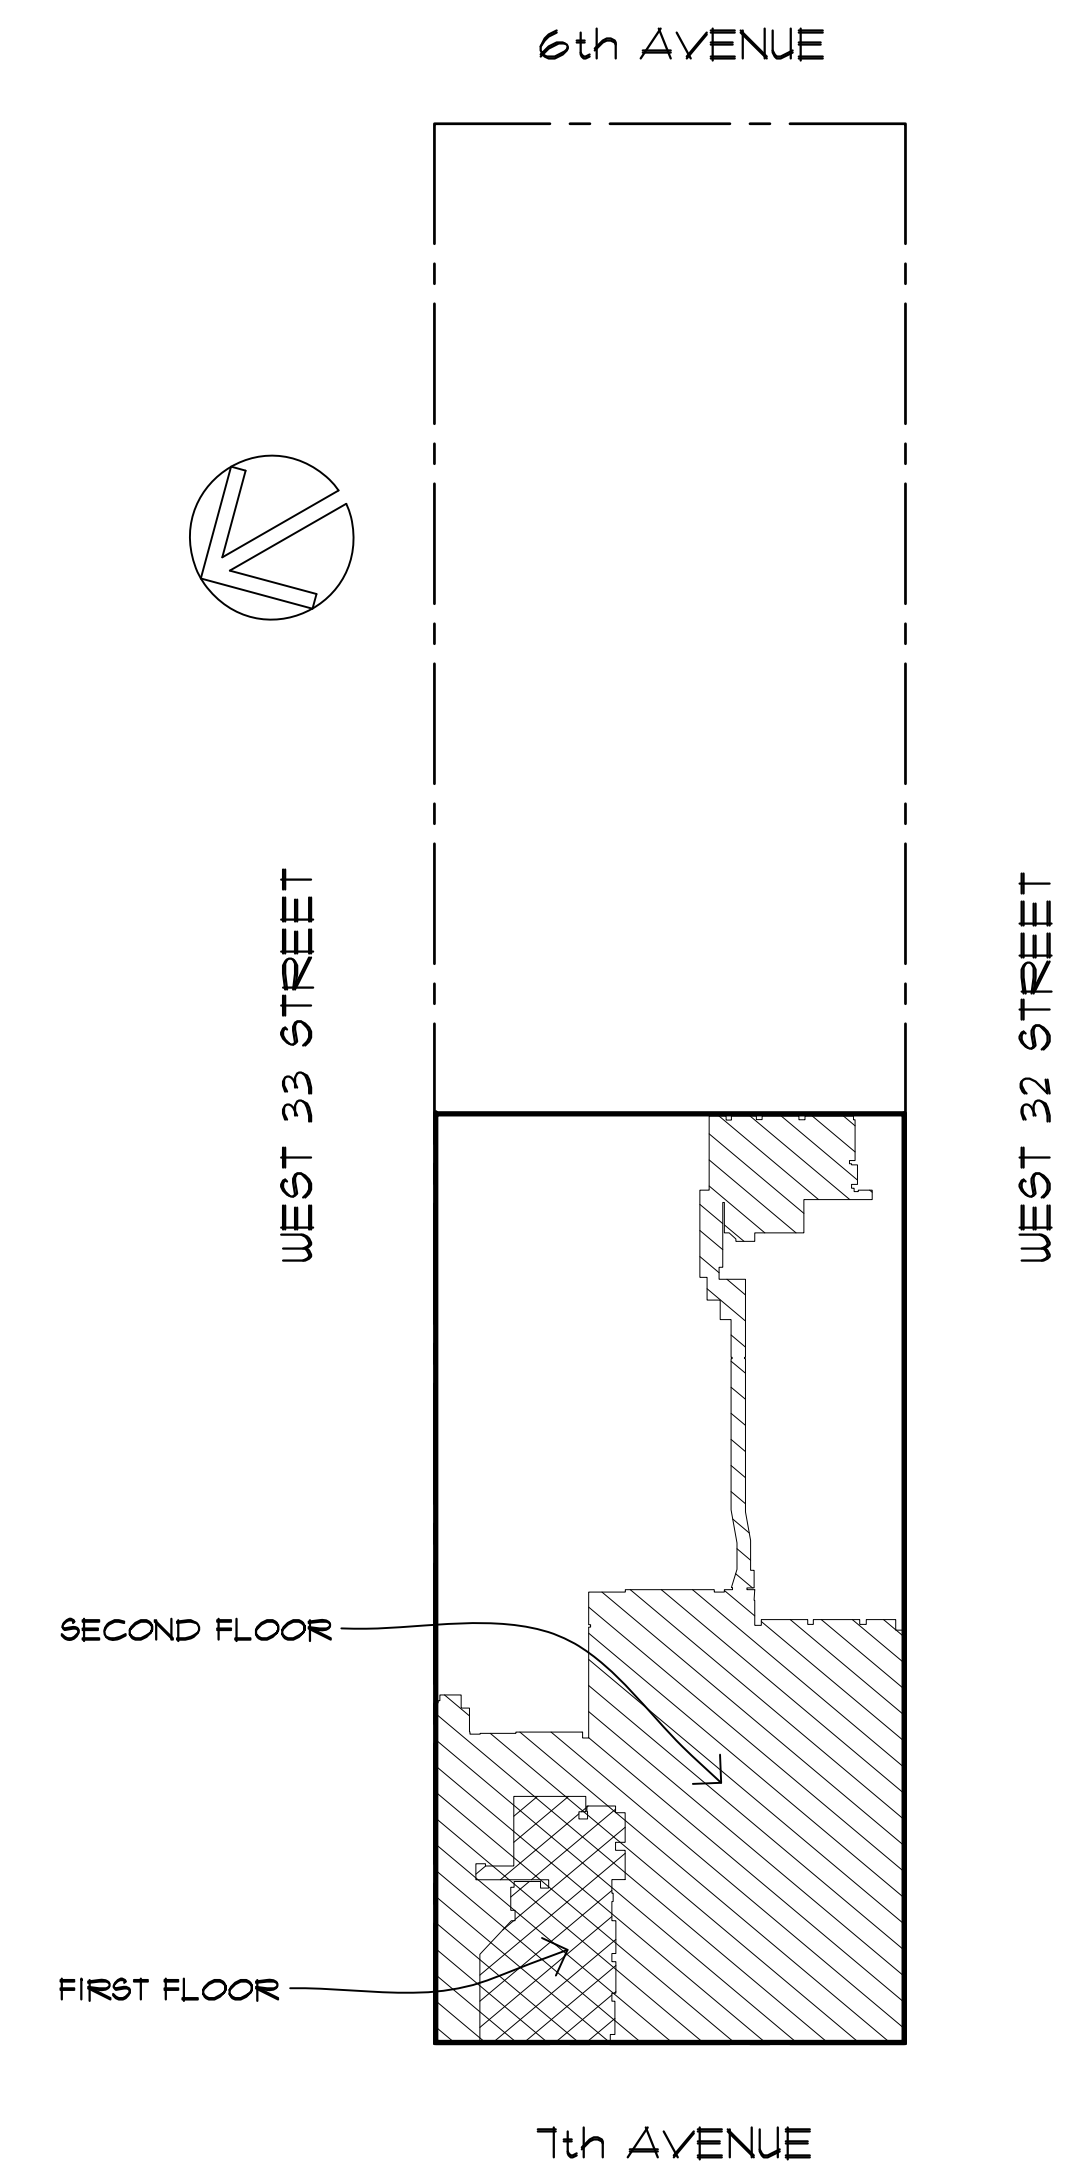

PARTIAL EXISTING SECOND FLOOR PLAN
SCALE: 1/8" = 1'-0"

PARTIAL EXISTING FIRST FLOOR PLAN
SCALE: 1/8" = 1'-0"

LOCATION MAP

NT6

PENN PLAZA PAVILION
401 7th AVENUE
NEW YORK, NEW YORK

A = 1