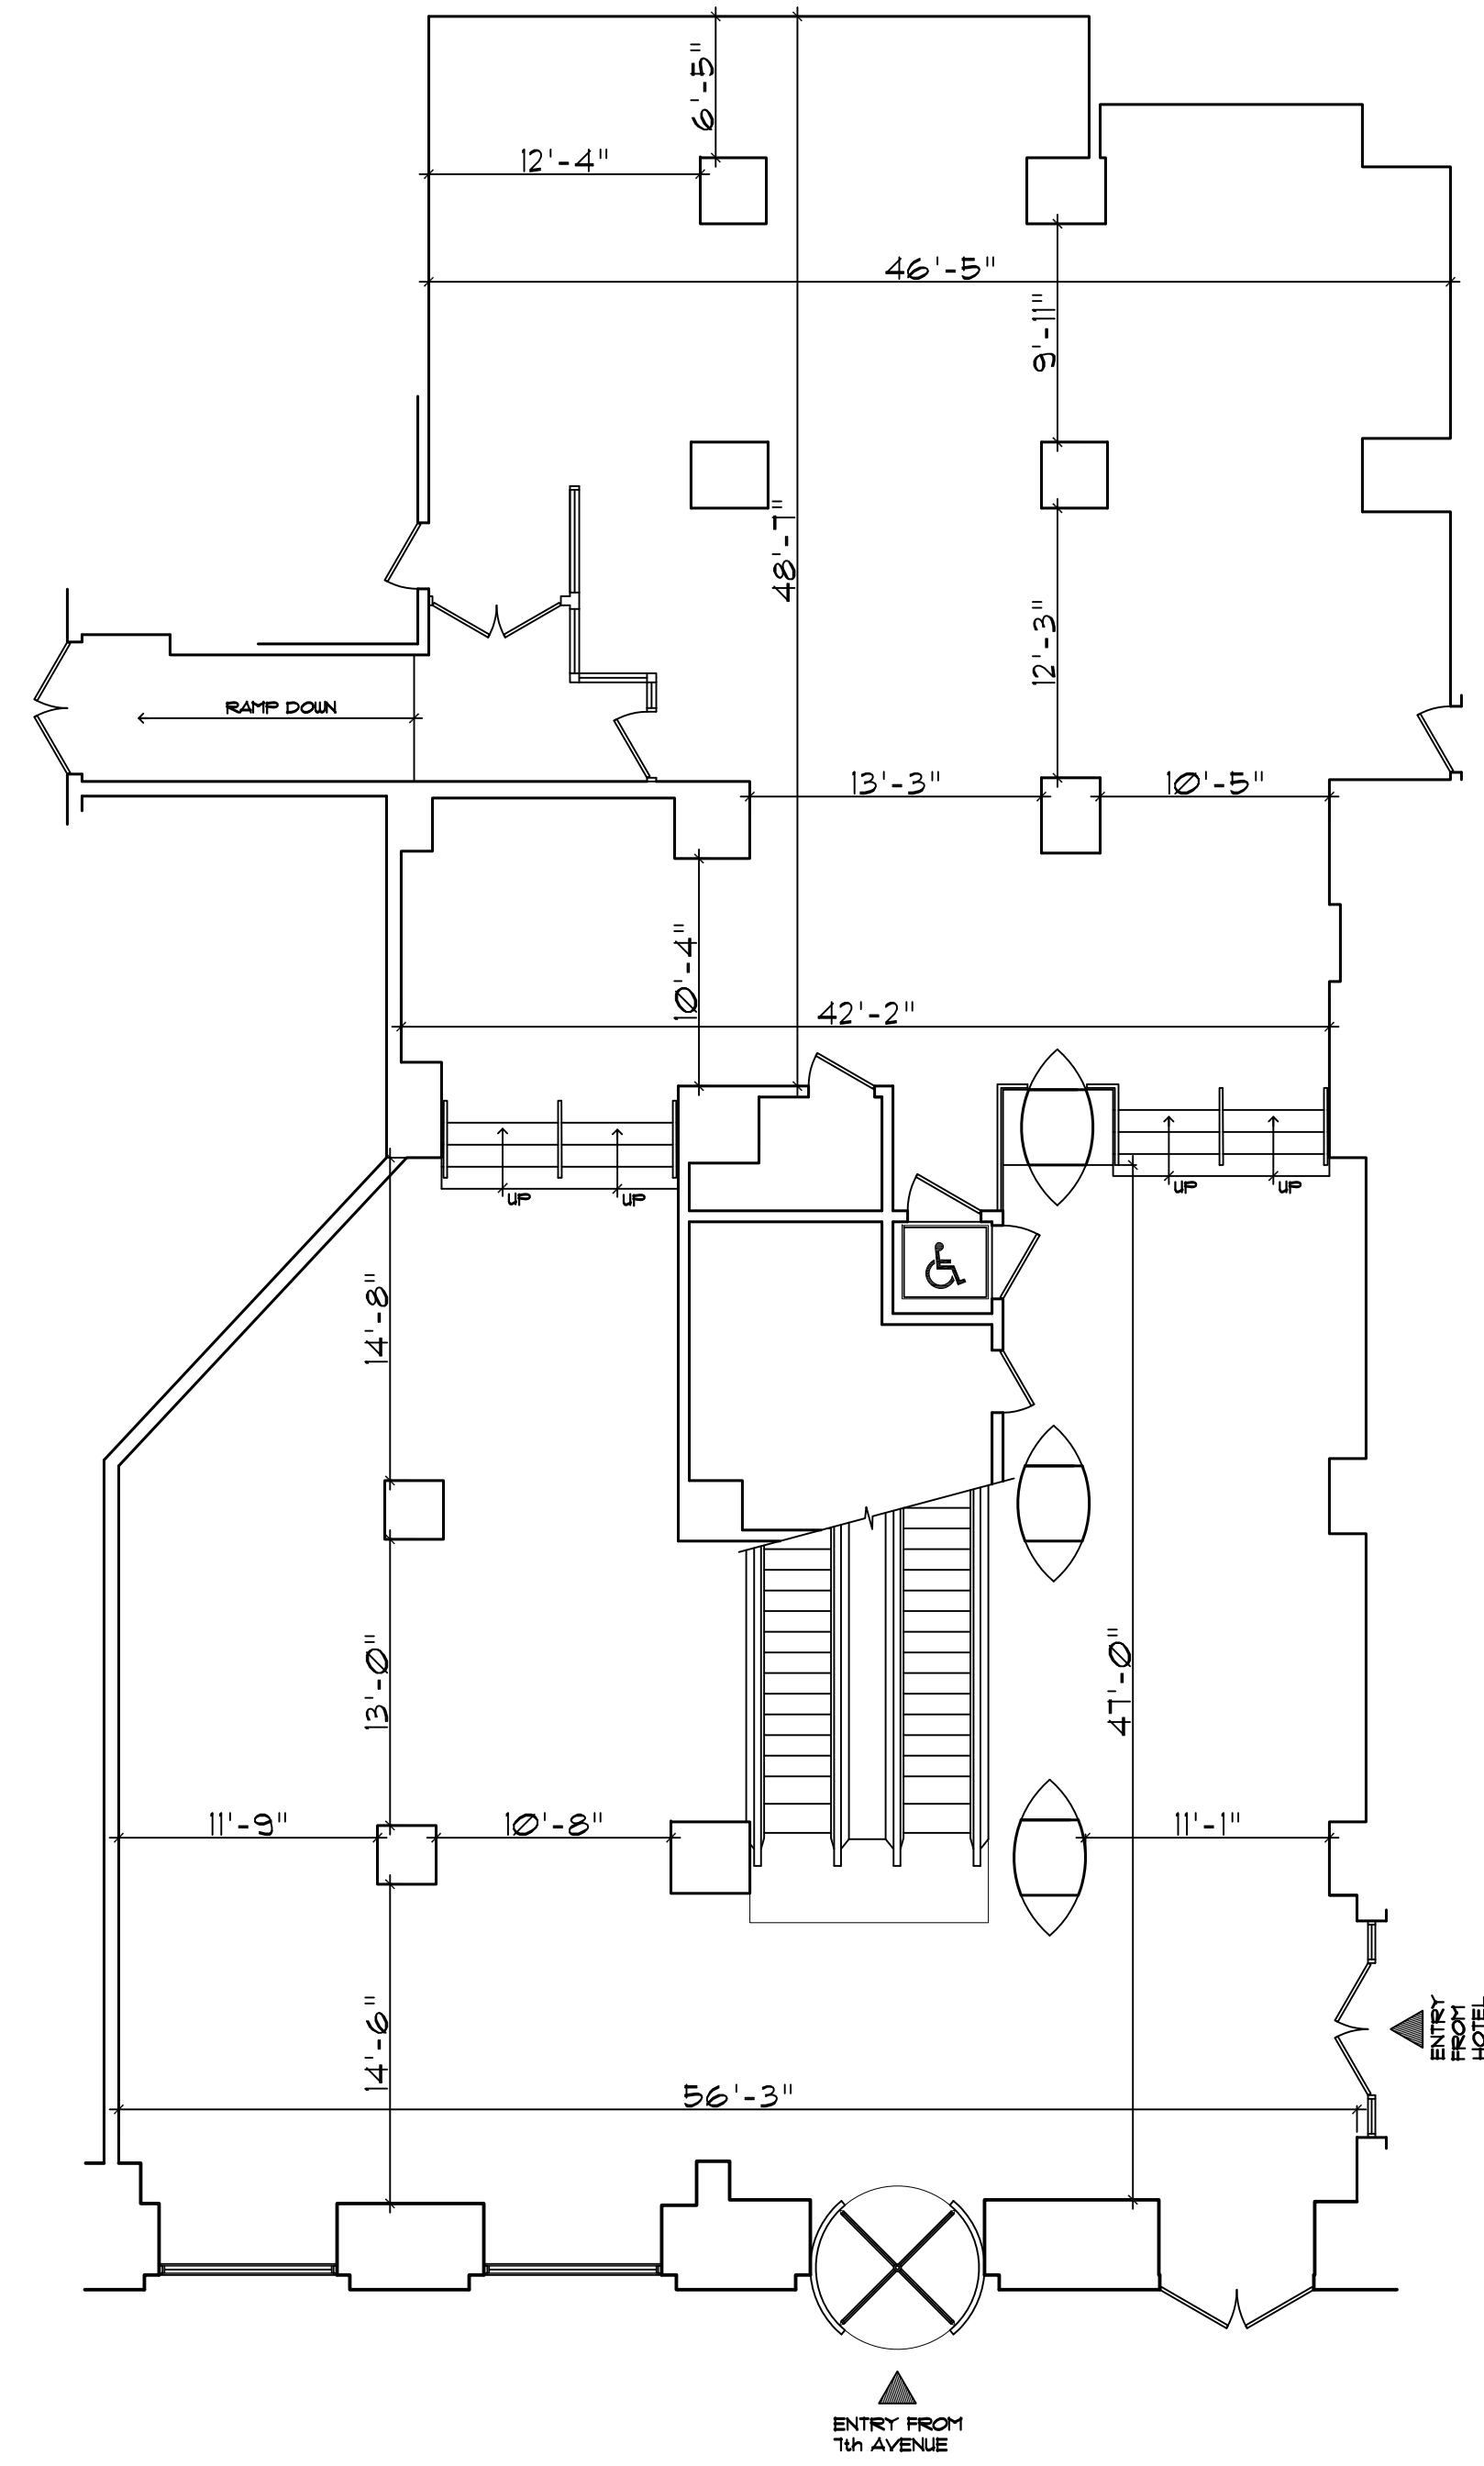

PARTIAL EXISTING SECOND FLOOR PLAN
SCALE: 1/8" = 1'-0"

PARTIAL EXISTING FIRST FLOOR PLAN
SCALE: 1/8" = 1'-0"

LOCATION MAP

NT6

PENN PLAZA PAVILION
401 7th AVENUE
NEW YORK, NEW YORK

A = 1