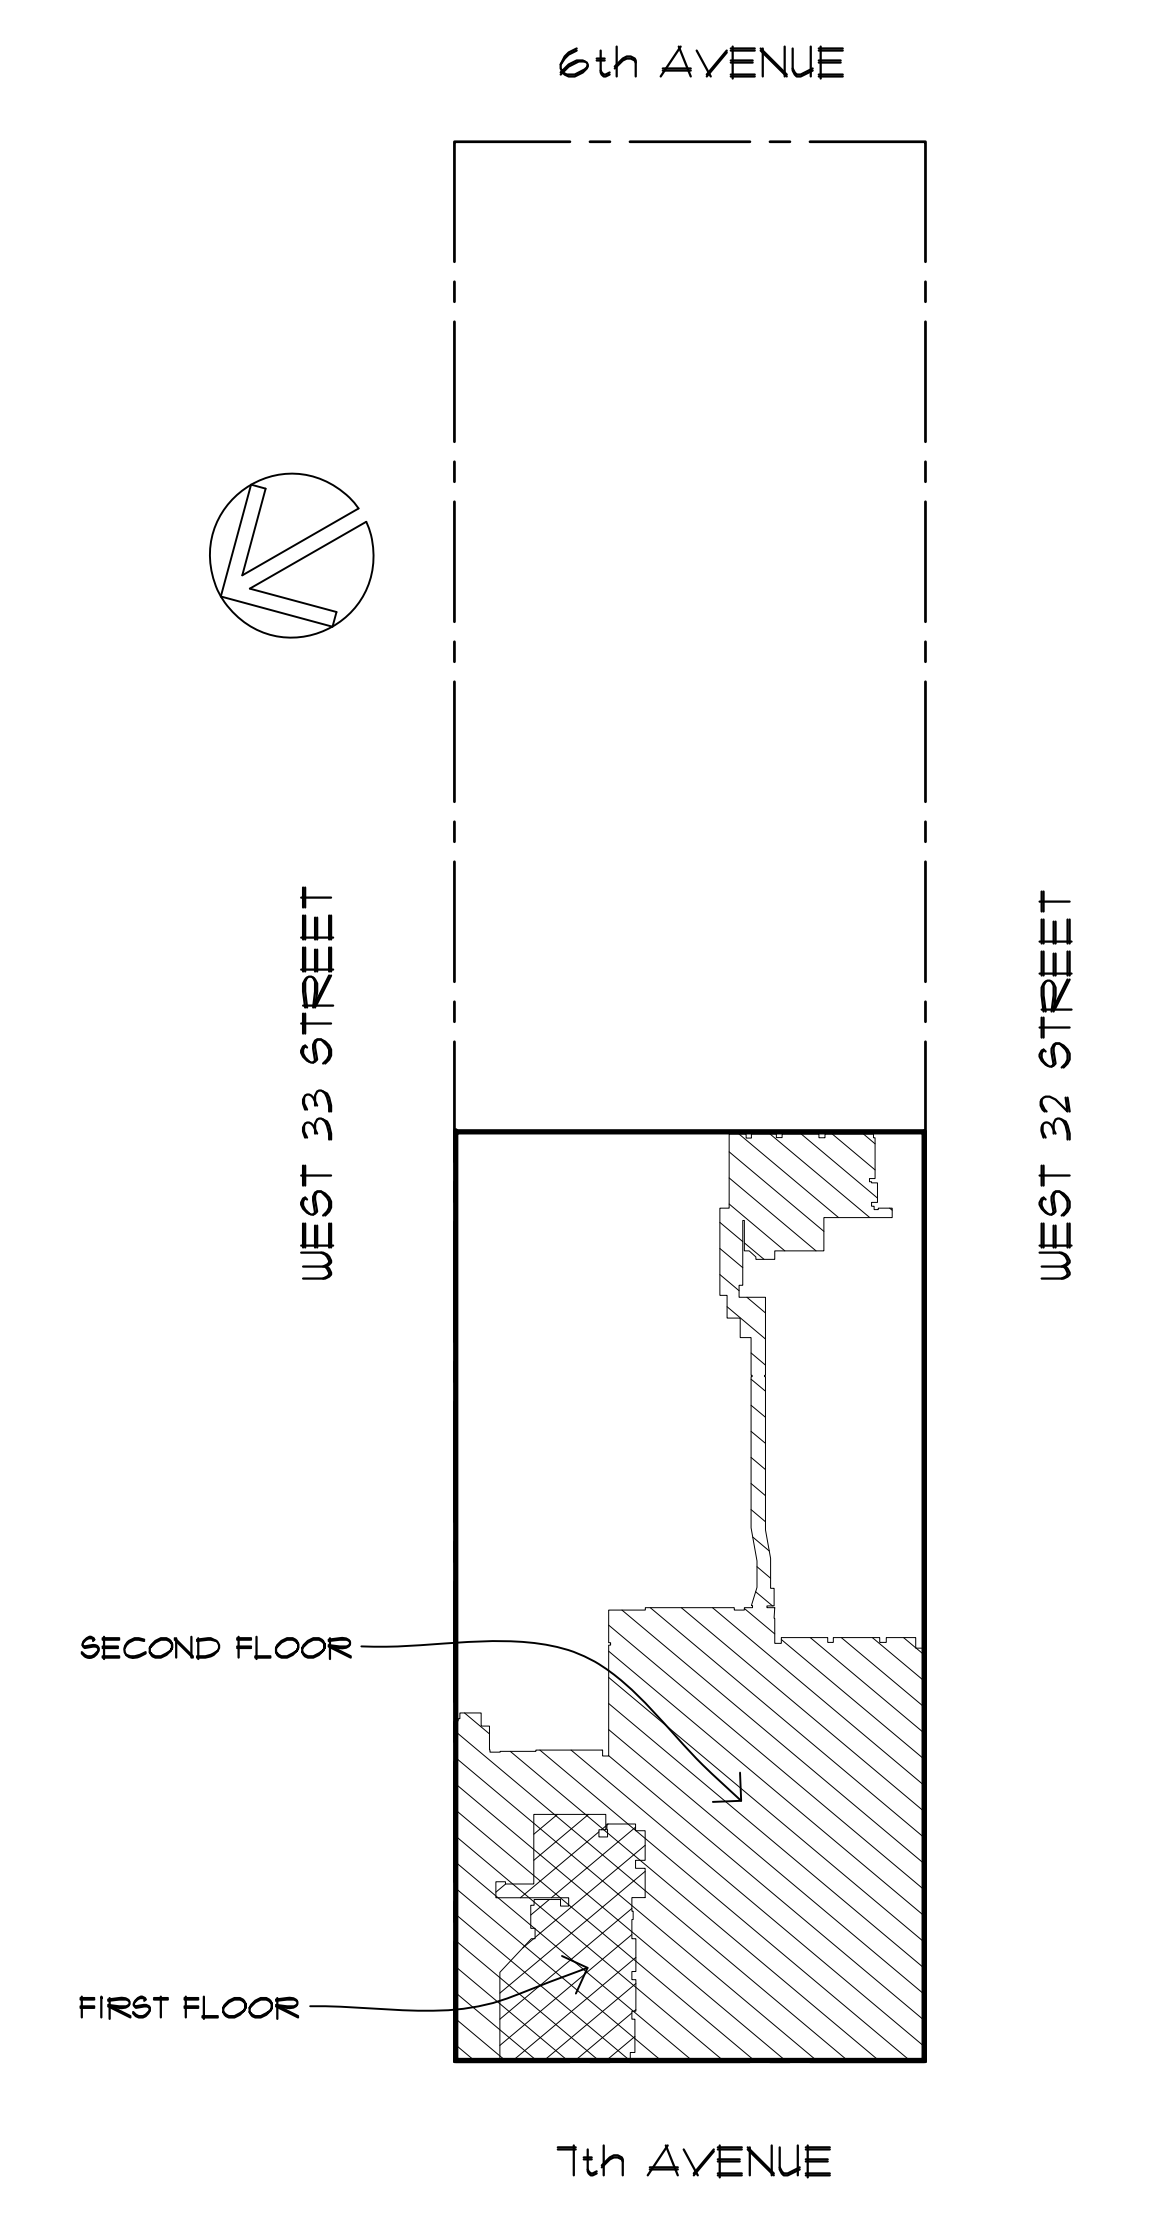

PARTIAL EXISTING SECOND FLOOR PLAN
SCALE: 1/8" = 1'-0"

PARTIAL EXISTING FIRST FLOOR PLAN
SCALE: 1/8" = 1'-0"

LOCATION MAP
NT6

PENN PLAZA PAVILION
401 7th AVENUE
NEW YORK, NEW YORK

A = 1

PENN PLAZA PAVILION
401 TH AVENUE
NEW YORK, NEW YORK

PARTIAL EXISTING SECOND FLOOR PLAN

SCALE: 1/8" = 1'-0"

A-2