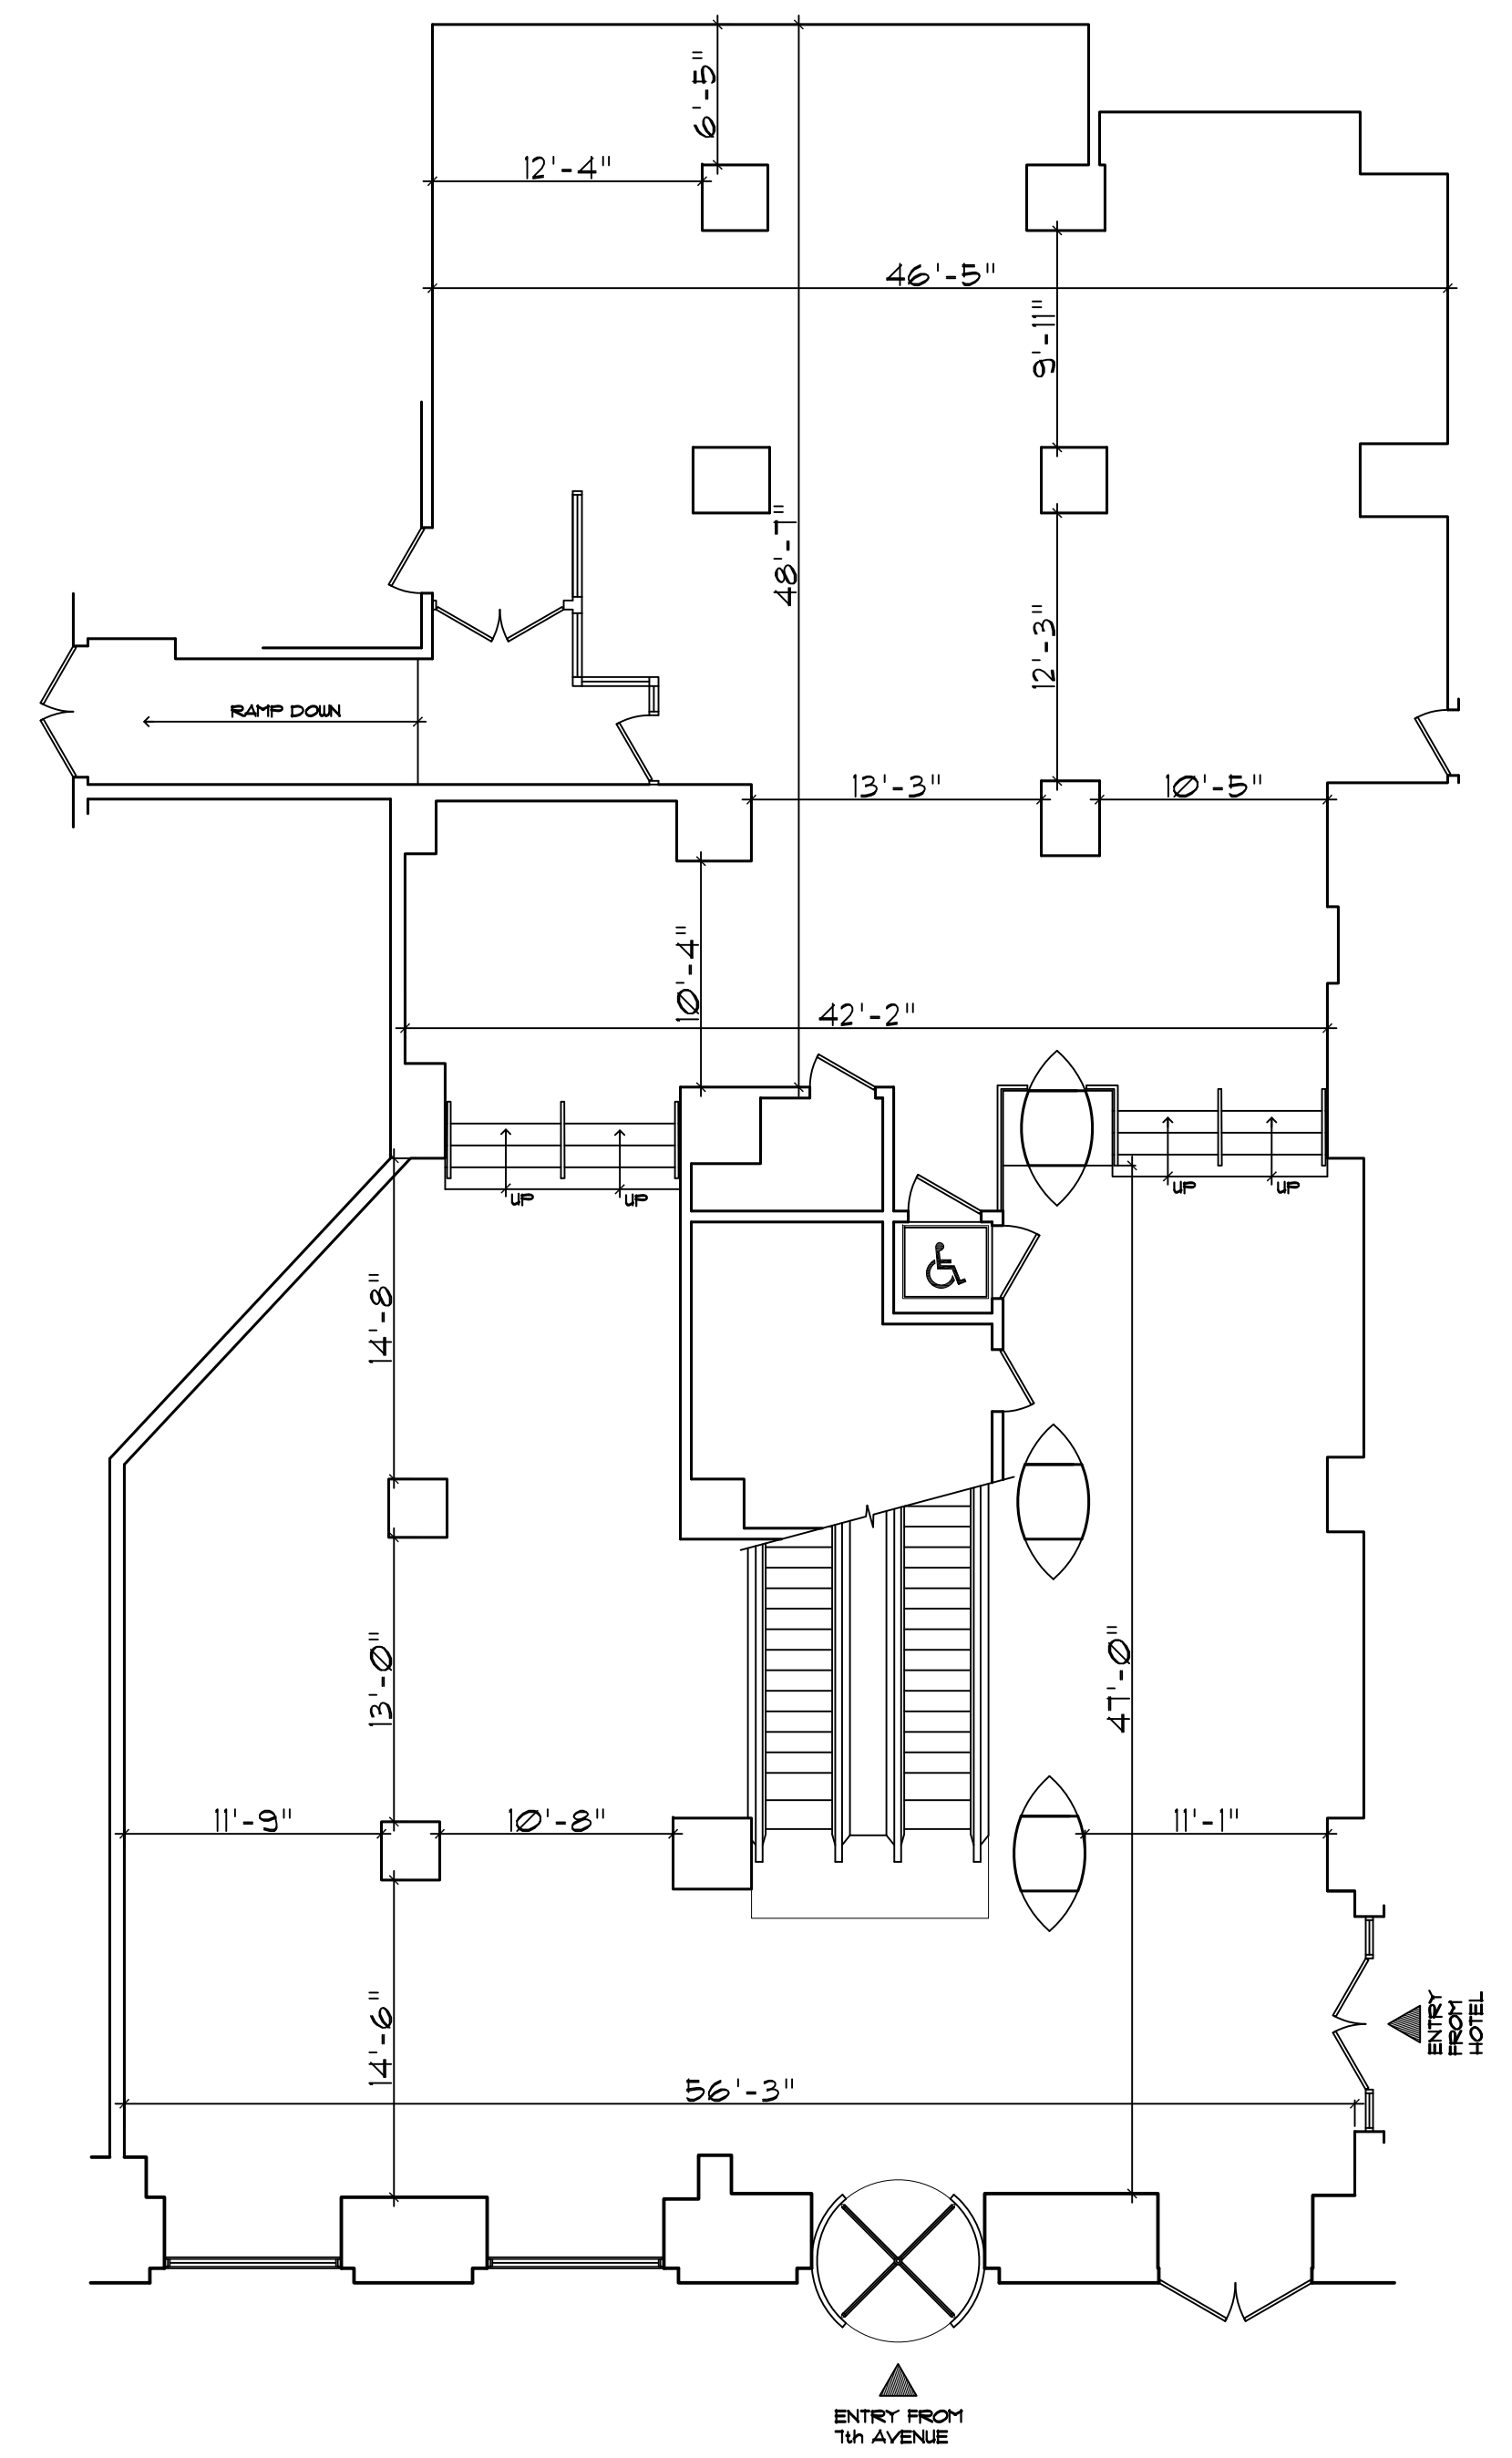

PARTIAL EXISTING SECOND FLOOR PLAN
SCALE: 1/8" = 1'-0"

PARTIAL EXISTING FIRST FLOOR PLAN
SCALE: 1/8" = 1'-0"

LOCATION MAP
NT6

PENN PLAZA PAVILION
401 7th AVENUE
NEW YORK, NEW YORK

A = 1

PENN PLAZA PAVILION
401 TH AVENUE
NEW YORK, NEW YORK

PARTIAL EXISTING SECOND FLOOR PLAN

SCALE: 1/8" = 1'-0"

A-2