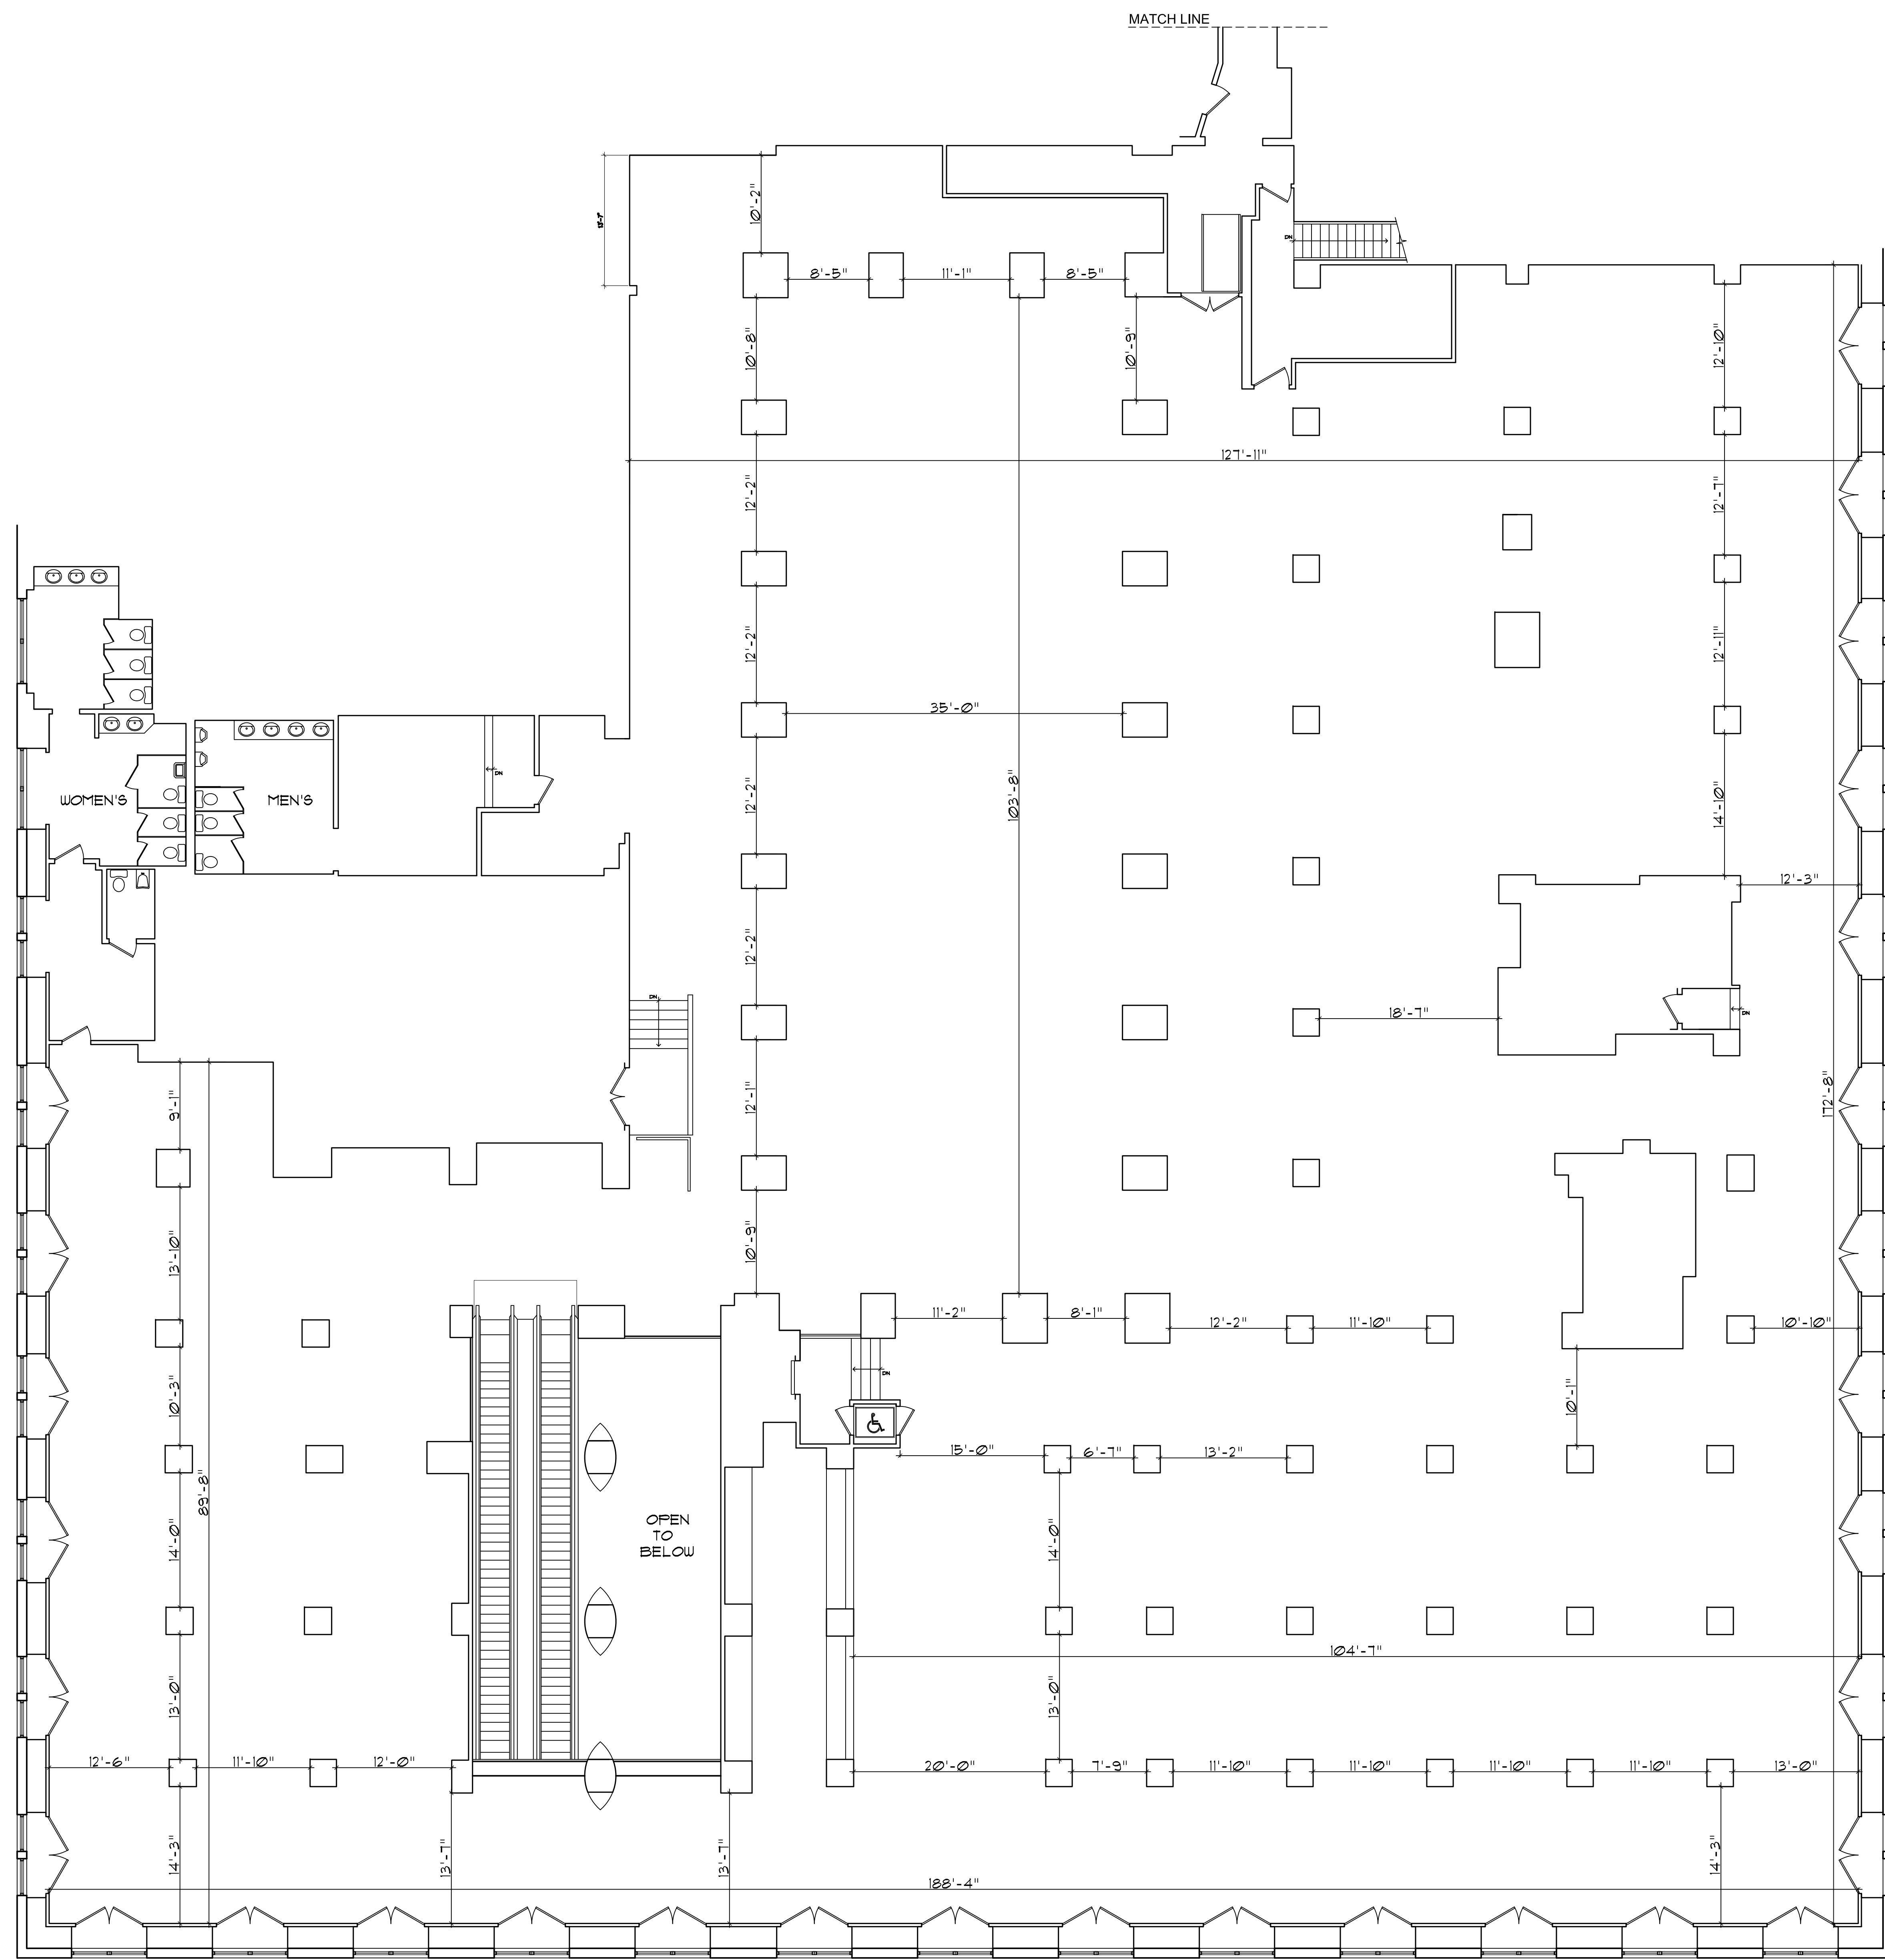

PARTIAL EXISTING SECOND FLOOR PLAN
SCALE: 1/8" = 1'-0"

PARTIAL EXISTING FIRST FLOOR PLAN
SCALE: 1/8" = 1'-0"

LOCATION MAP
NT6

PENN PLAZA PAVILION
401 7th AVENUE
NEW YORK, NEW YORK

A = 1

PENN PLAZA PAVILION
401 TH AVENUE
NEW YORK, NEW YORK

PARTIAL EXISTING SECOND FLOOR PLAN

SCALE: 1/8" = 1'-0"

A-2